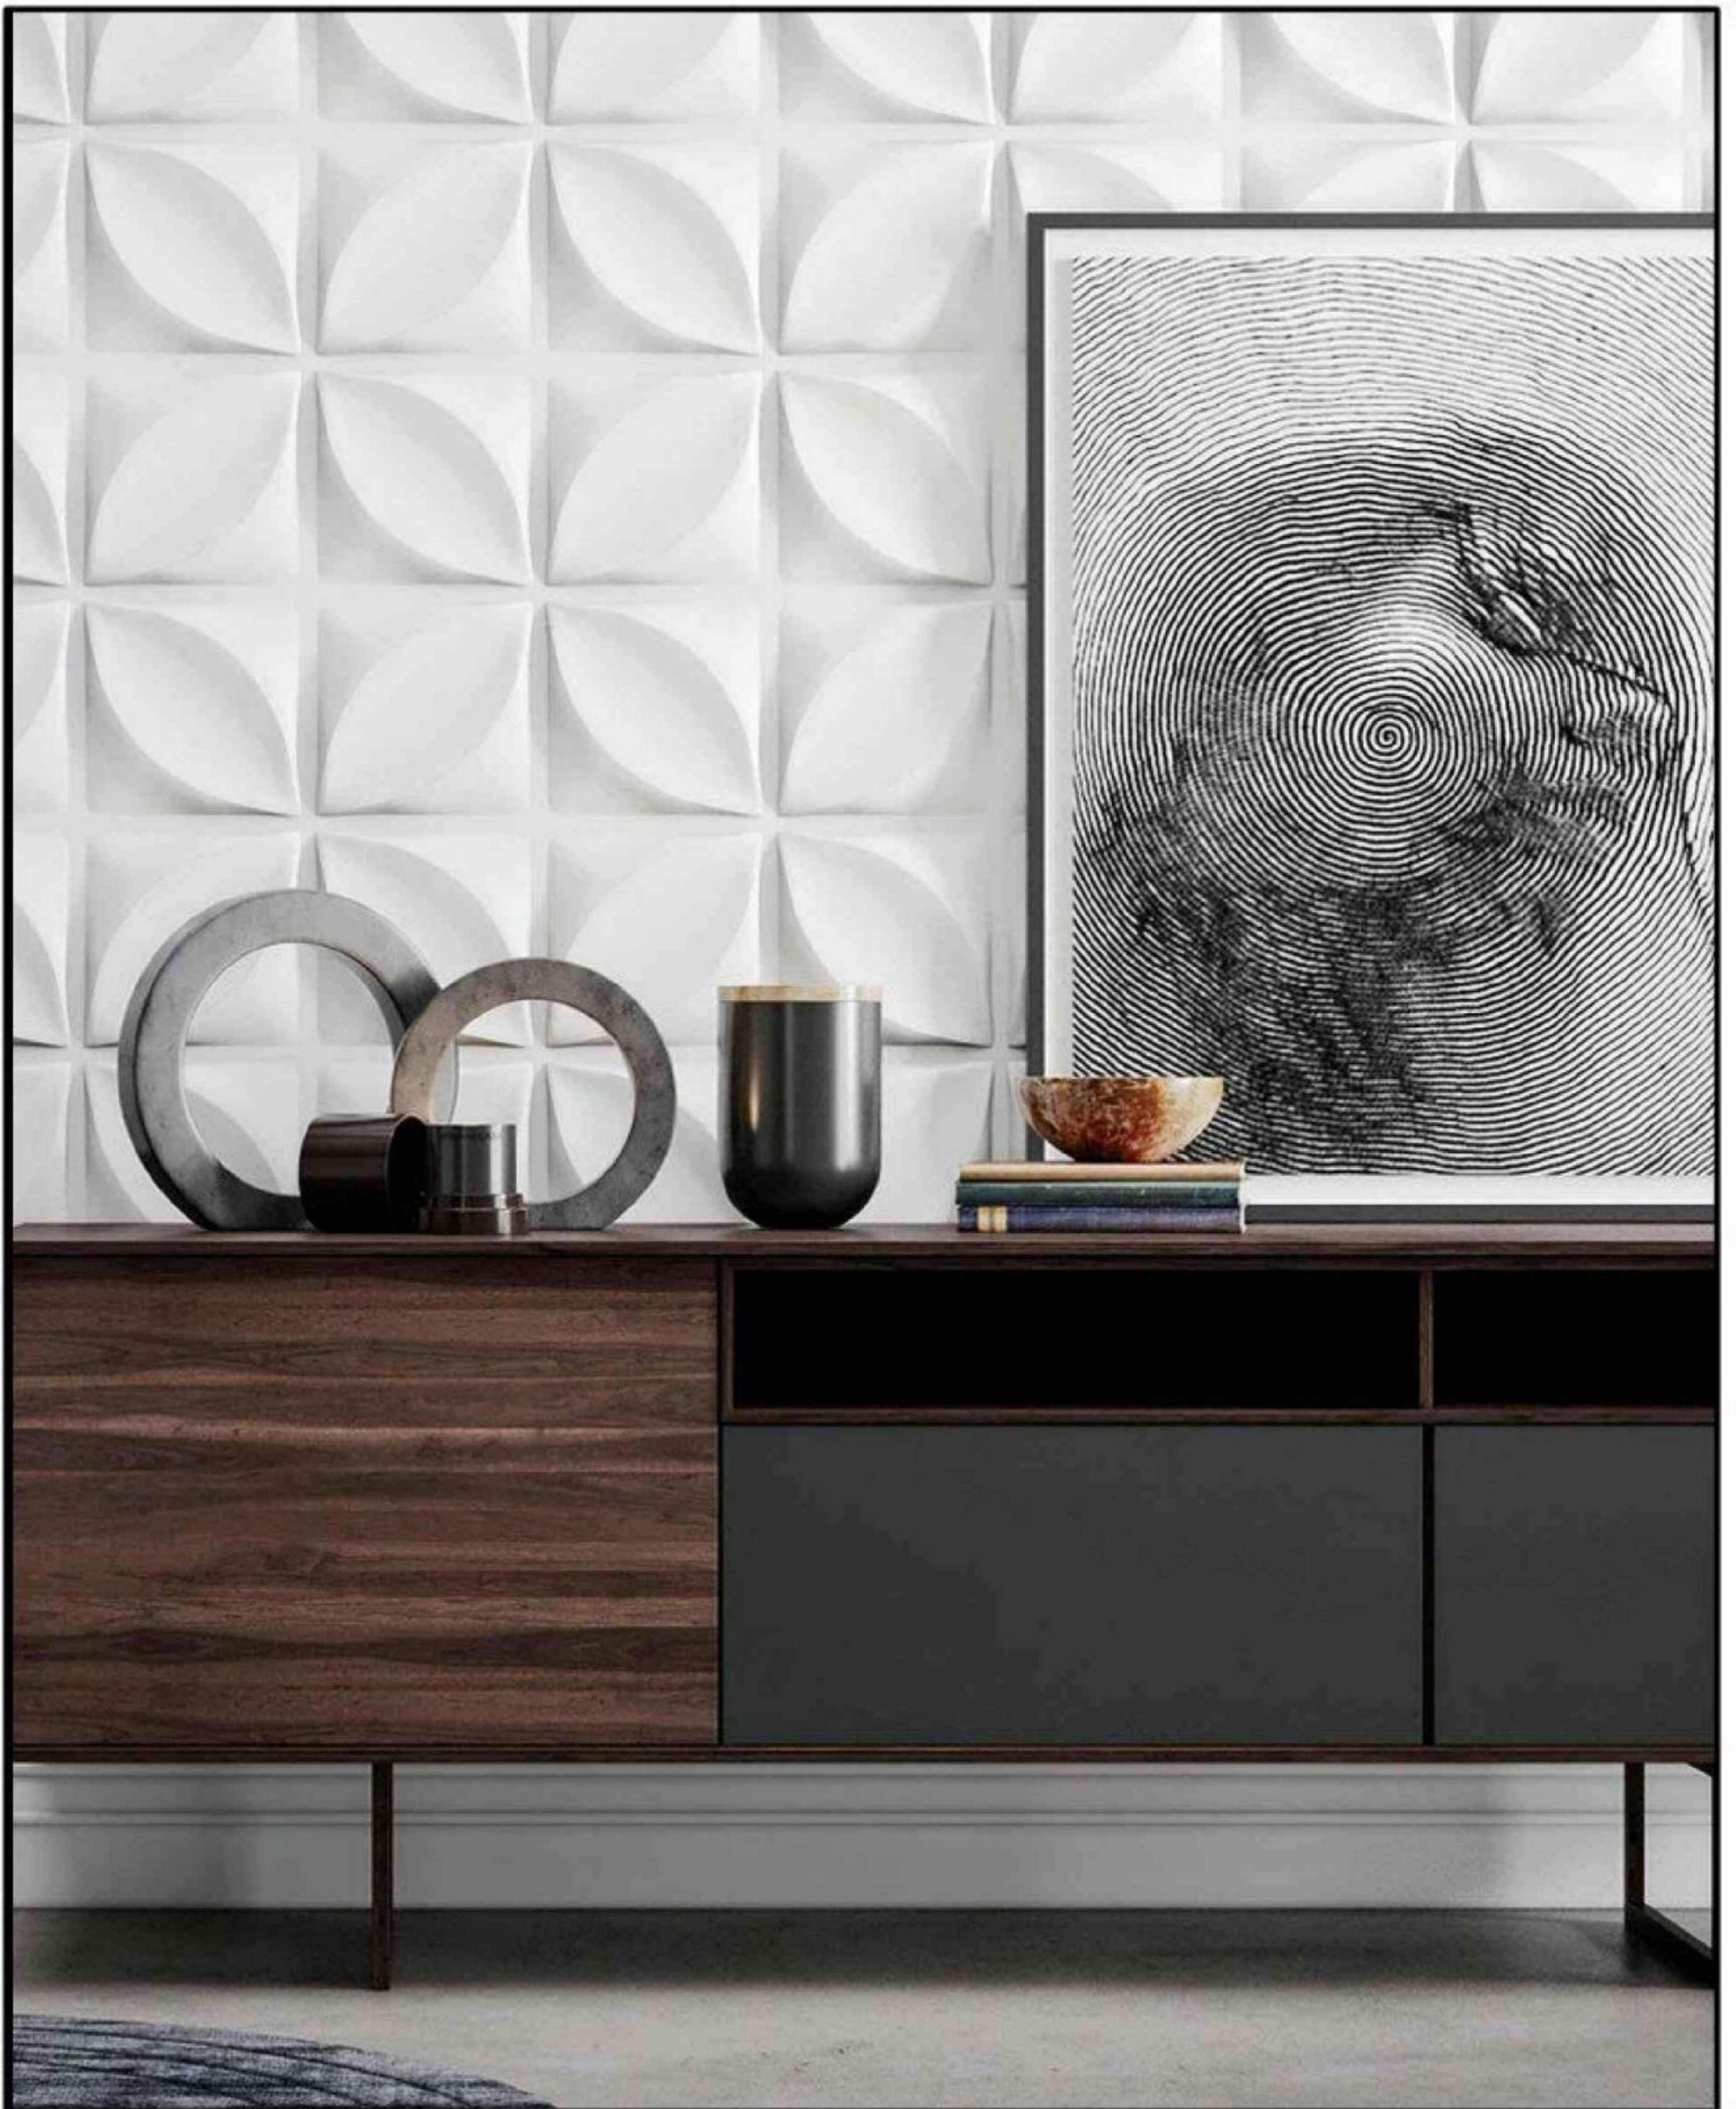

Blocks 09#

Arc 10#

Curl 11#

Stroke 12#

Stroke #012-G

Color # Gold

MATT FINISH

3D PVC Panels