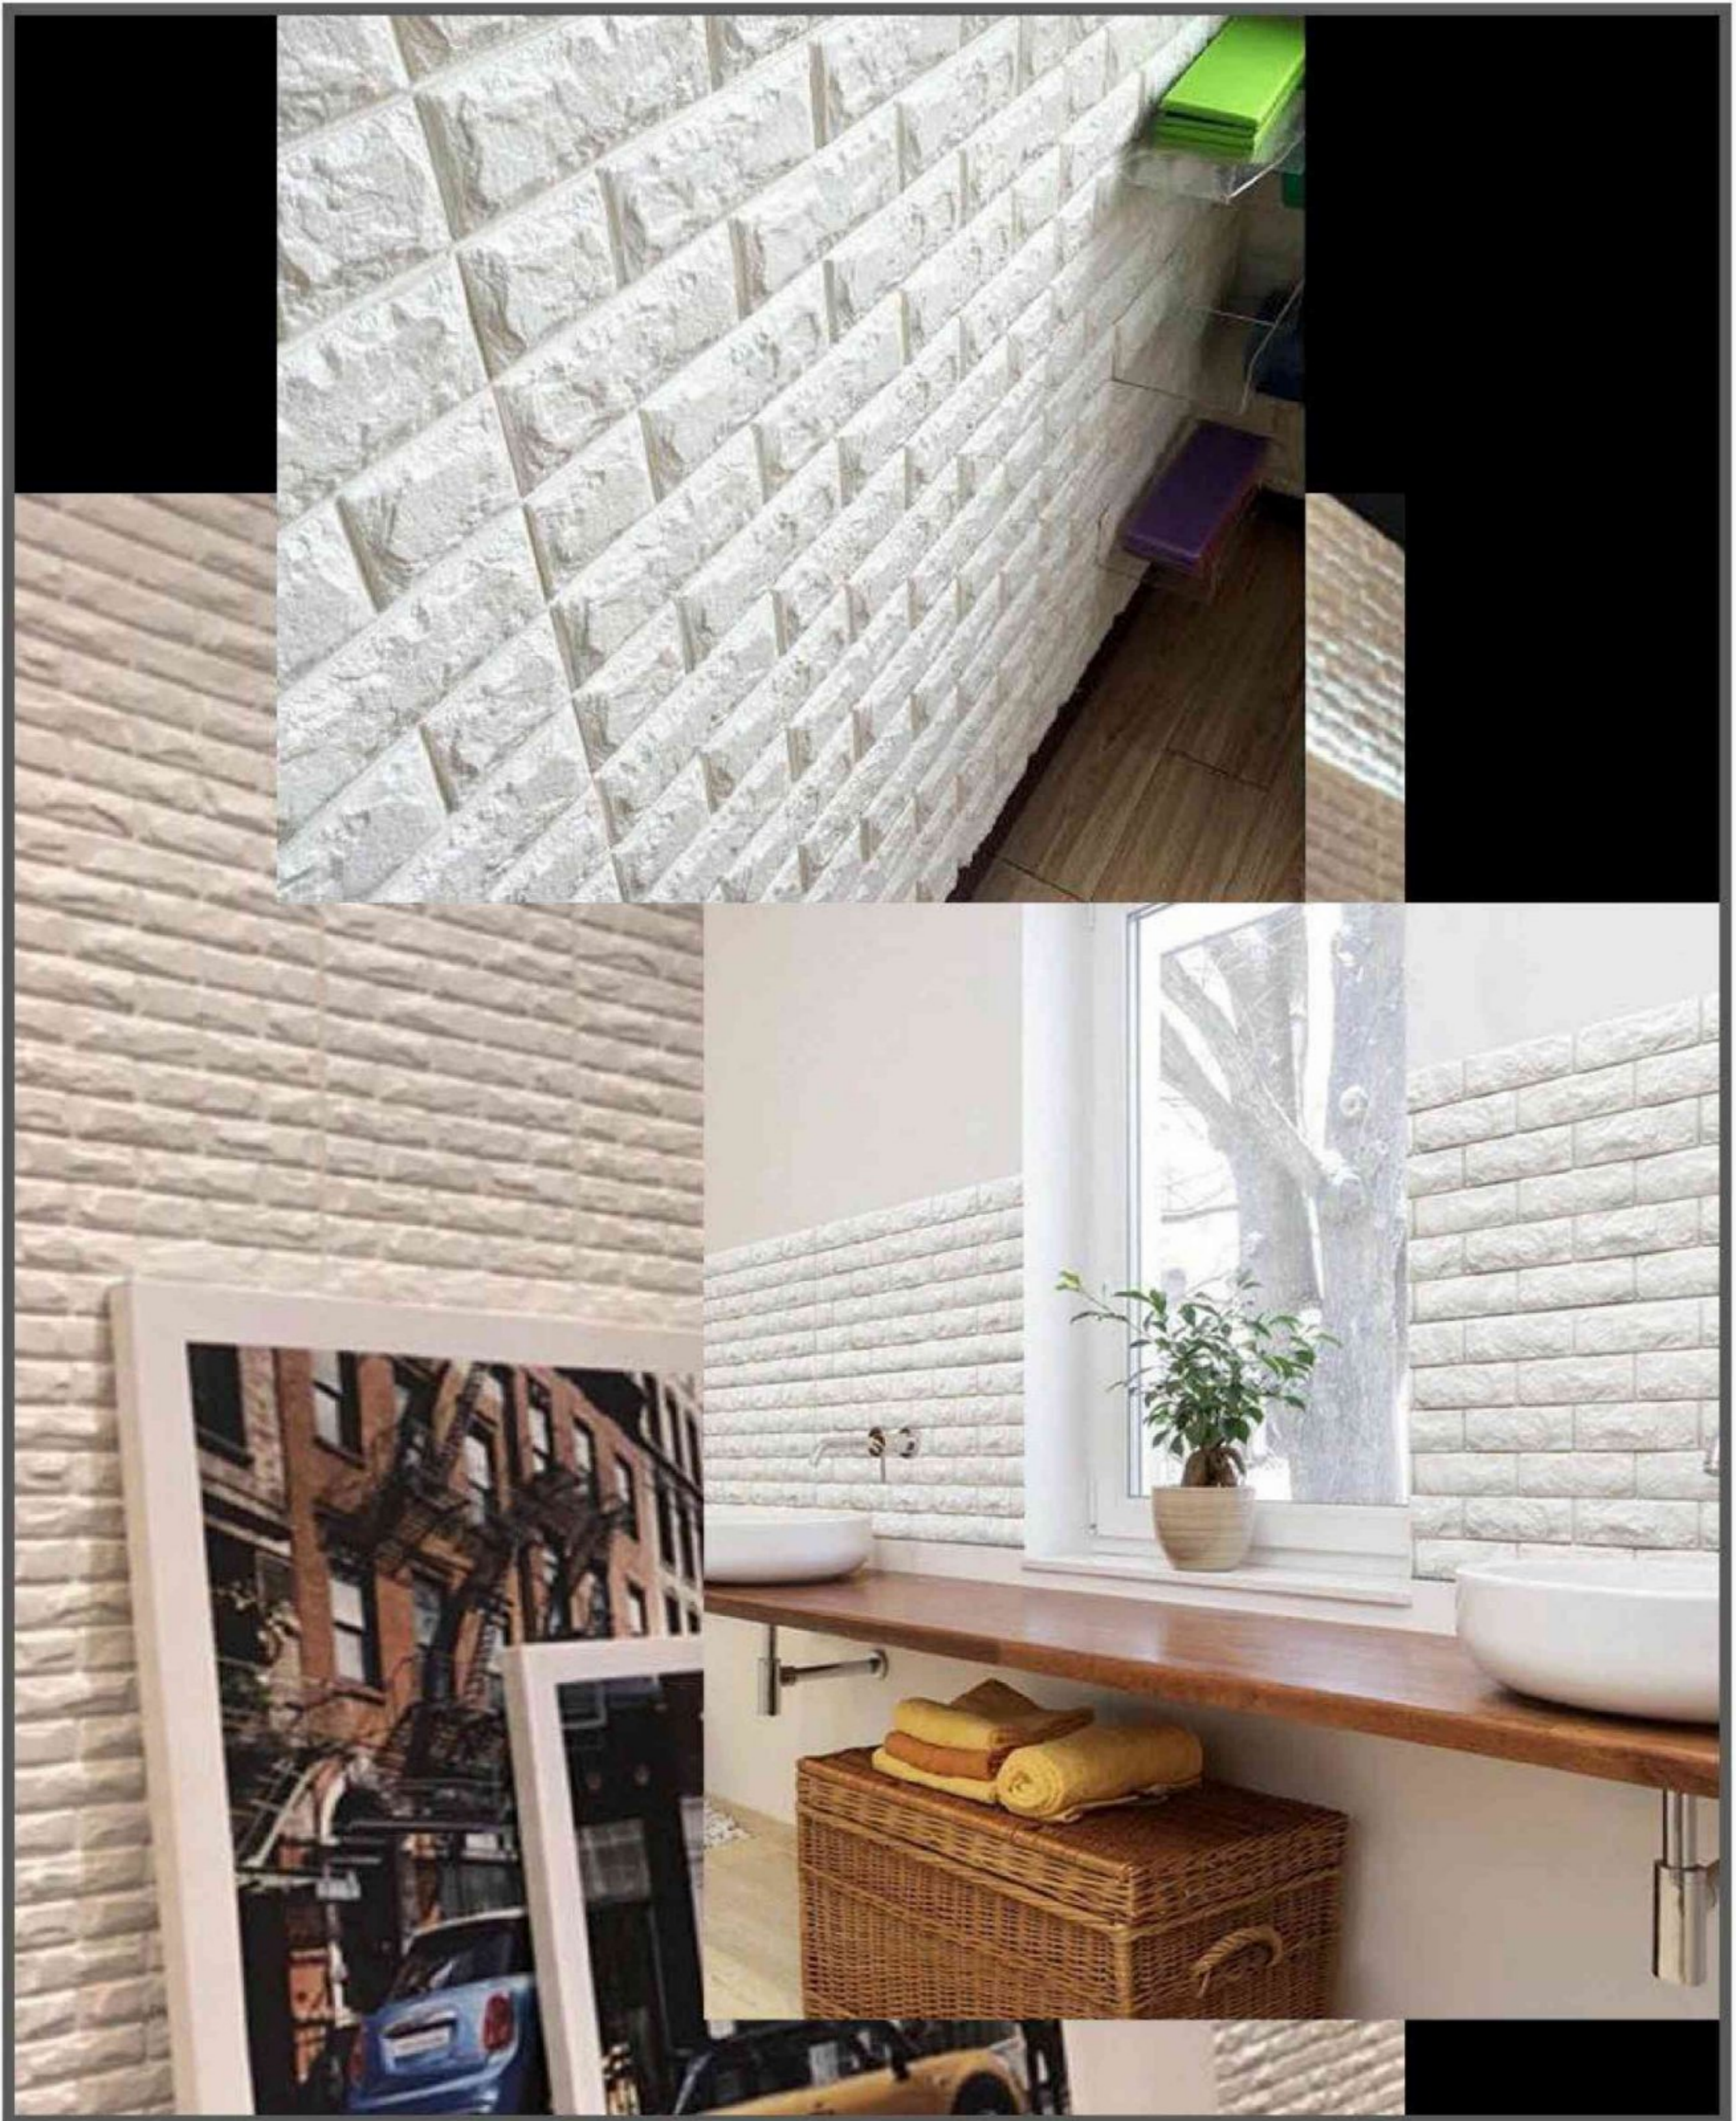

Blocks 09#

Arc 10#

Curl 11#

Stroke 12#

Stroke #012-G

Color # Gold

MATT FINISH

3D PVC Panels