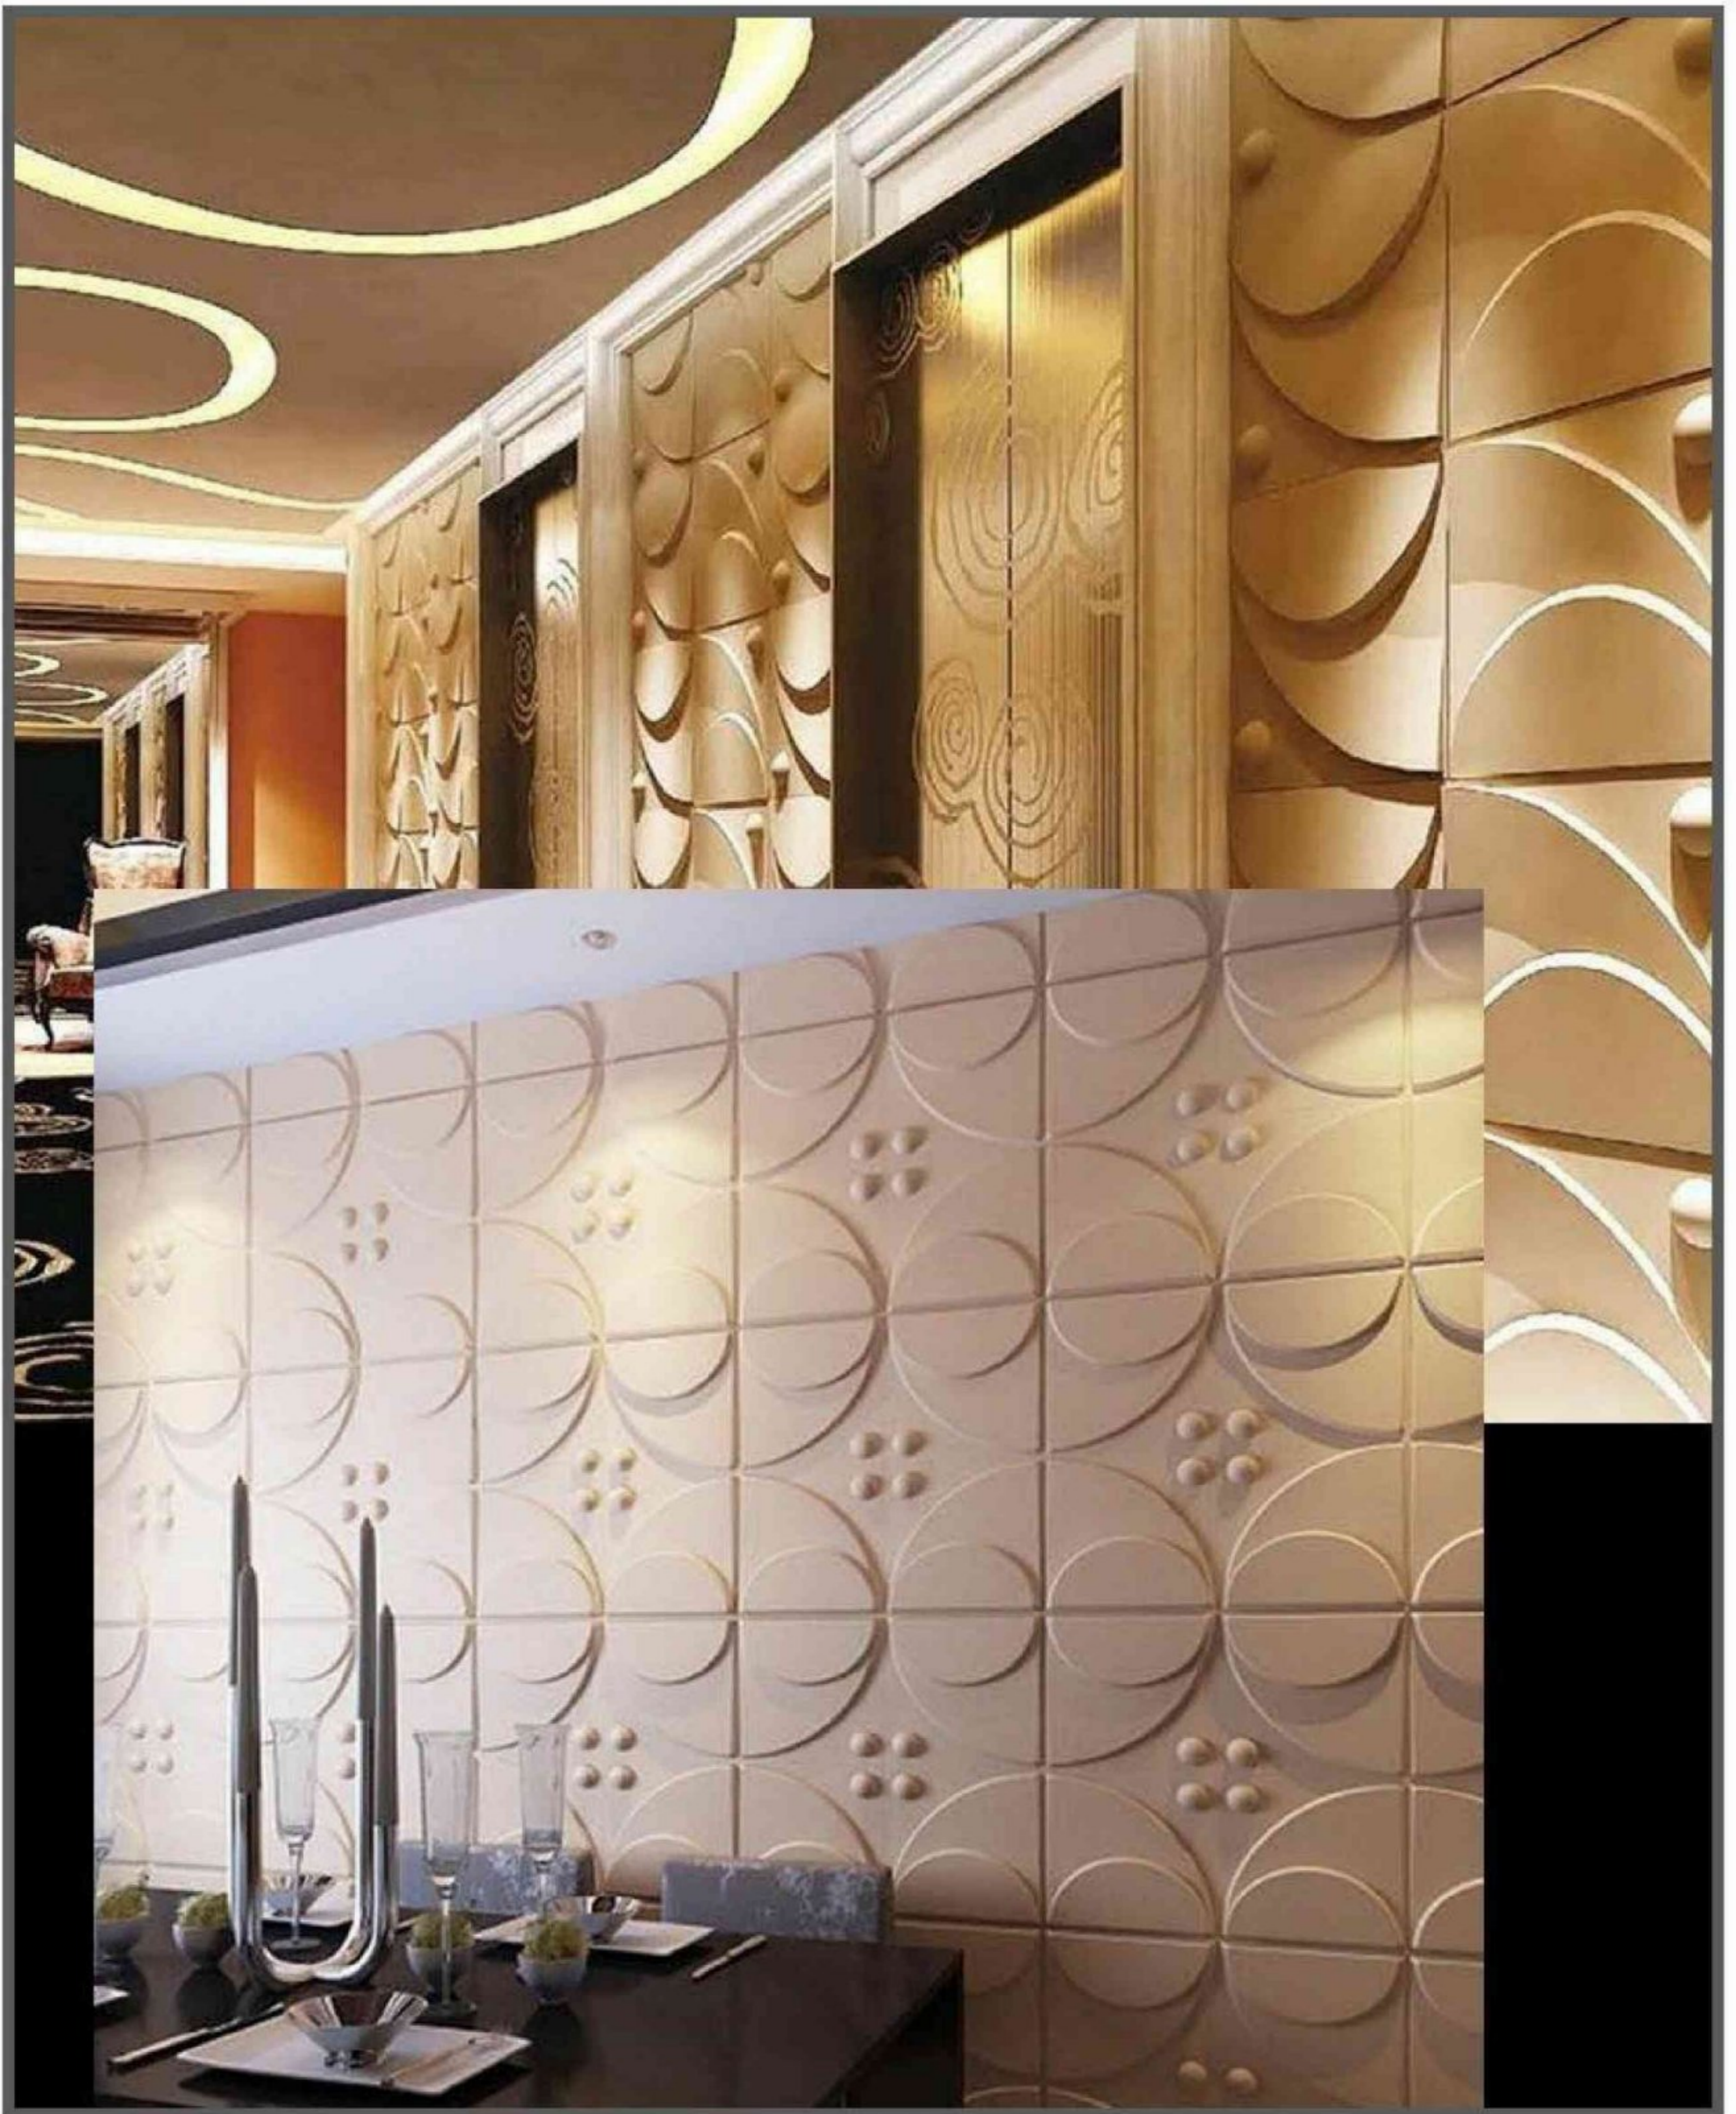

Blocks 09#

Arc 10#

Curl 11#

Stroke 12#

Stroke #012-G

Color # Gold

MATT FINISH

3D PVC Panels