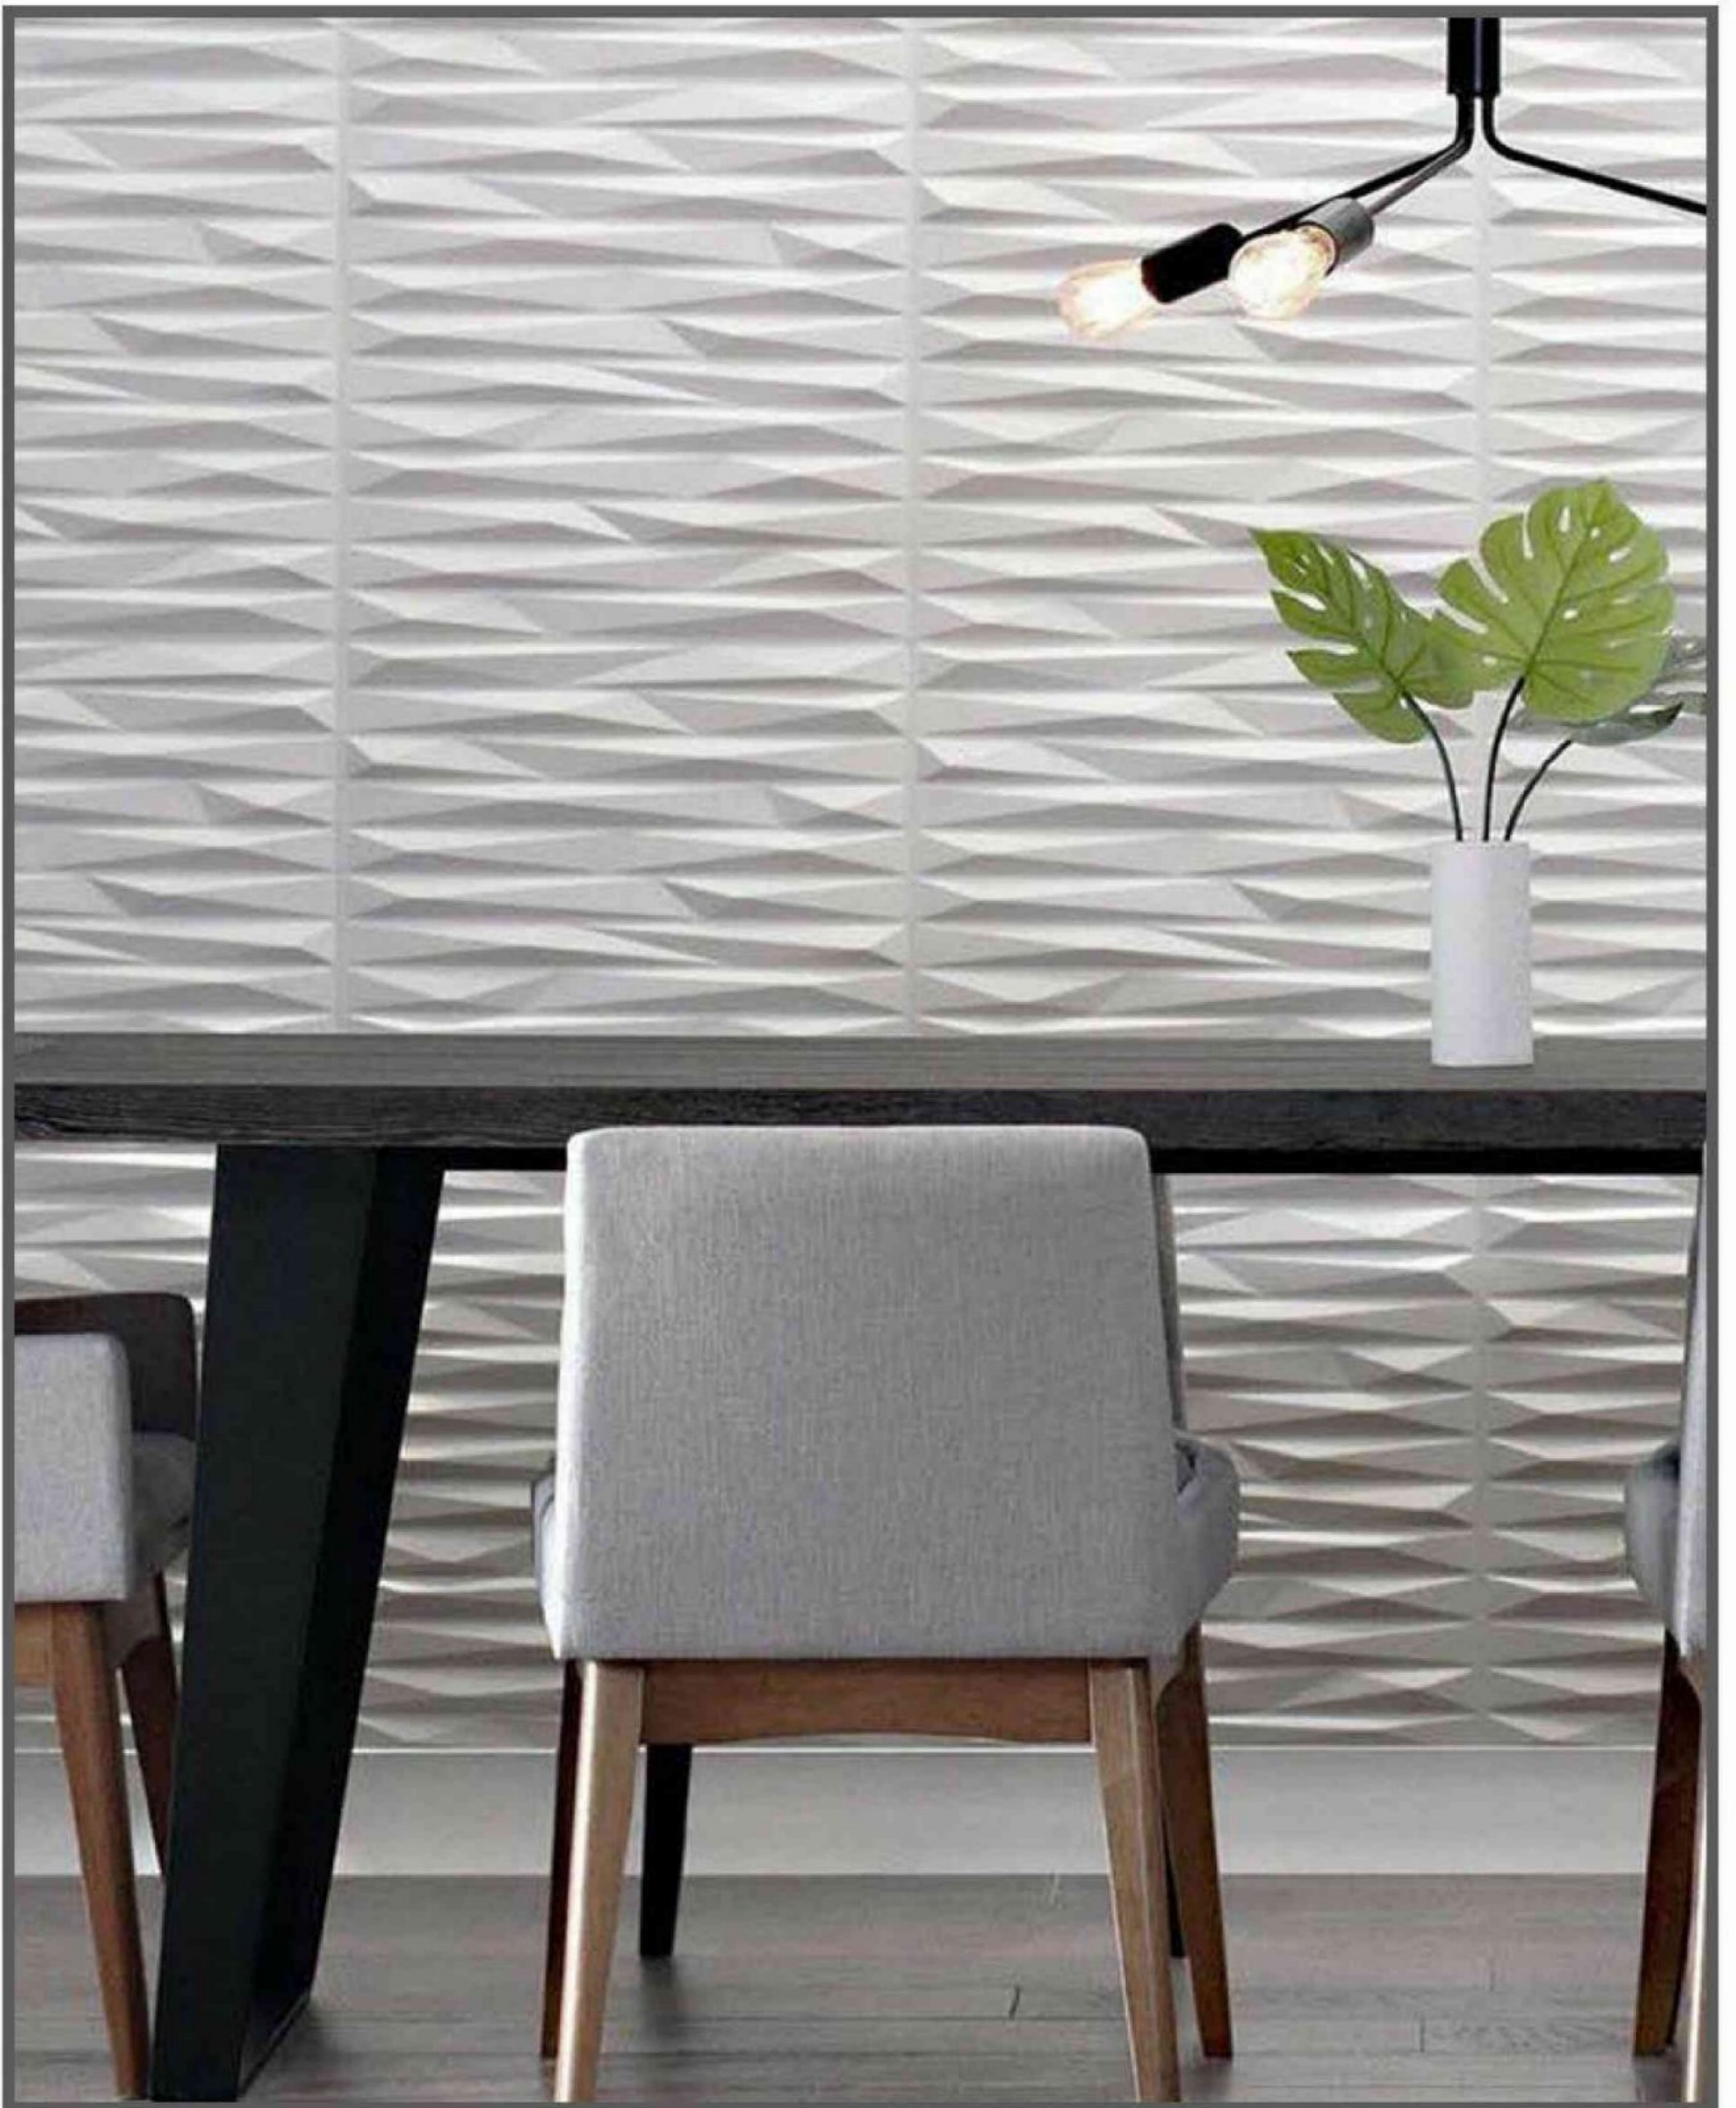

Blocks 09#

Arc 10#

Curl 11#

Stroke 12#

Stroke #012-G

Color # Gold

MATT FINISH

3D PVC Panels